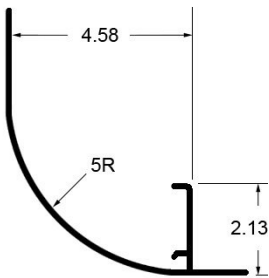

\$110.00 EA

5 OR MORE \$100.00 EA

TPU PART # 02LP1

**NEW 2020 HYU PLT TRL N/RAIL
REPLACES 10072762**

\$155.00 EA

TPU PART # 06HY0

**WABASH PLATE TRL
C/ POST UNIVERSAL 13"
REPLACES WABE8351200**

\$95.00 EA

5 OR MORE \$90.00 EA

TPU PART # 14WN5

**REPLACES HYUNDAI PLATE
C/POST REPLACES HY05-031-110**

\$95.00 EA

5 OR MORE \$90.00 EA

TPU PART # 14HY3

**WABASH PLT TRL PANEL 49" X 109"
REPLACES PNL1-16**

\$195.00 EA