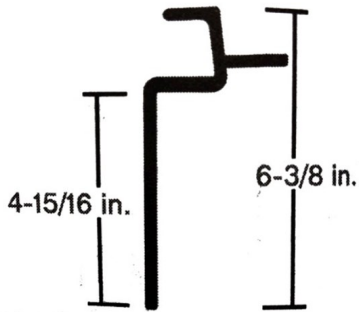

**JUNE
SALE**

**TRANSPORTATION PARTS UNLIMITED
7800 WEST 60TH PL. SUMMIT, IL 60501
708-594-1515 TPU-USA.COM**

**JUNE
SALE**

**WABASH PLATE NOSE RAIL
REPLACES WBA04A02675**

\$125.00 EA

TPU PART # 06WN5

**10FT J-LIFT PAD
GALVANIZED**

\$110.00 EA

5 OR MORE \$100.00 EA

TPU PART # 02LP1

**NEW 2020 HYU PLT TRL N/RAIL
REPLACES 10072762**

\$155.00 EA

TPU PART # 06HY0

**WABASH PLATE TRL
C/ POST UNIVERSAL 13"
REPLACES WABE8351200**

\$95.00 EA